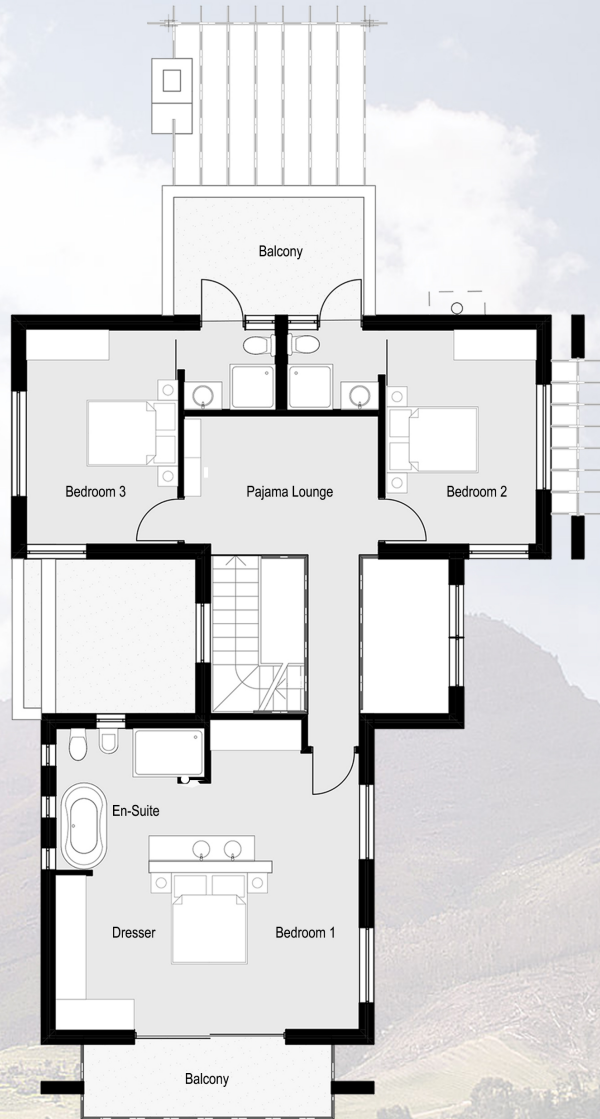

TYPE E

FIRST STOREY PLAN
SCALE 1:100

RED ATLANTIC
ARCHITECTURE

www.argitek.co.za

MENTOOR
MOUNTAIN ESTATE

Ground House	130.80 sqm
Covered Stoep	13.80 sqm
First House	96.50 sqm
Grand Total - excl external spaces	227.30 sqm
Grand Total - incl external spaces	241.10 sqm